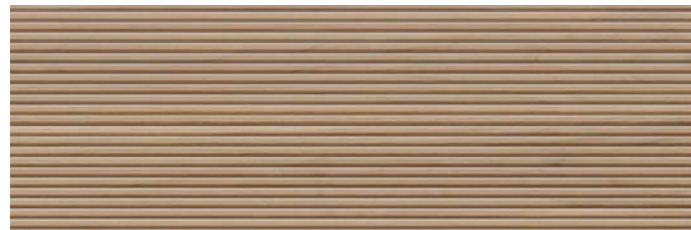

Kie Oak Mate
G.112