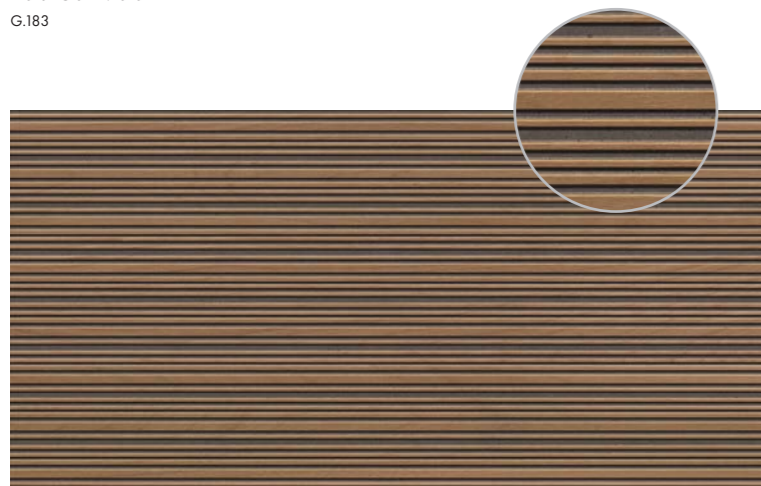

Caleyá Sixt Gold Mate 30x75

DURST

WHITE BODY TILE | PASTA BLANCA _ MATT | MATE _ RELIEF | RELIEVE _ XS SLIM WALL TILE | REVESTIMIENTO XS SLIM

SIZES | FORMATOS _ 60x120 / 24"x48"

Durst Maple Mate
G.183

Durst Oak Mate
G.183