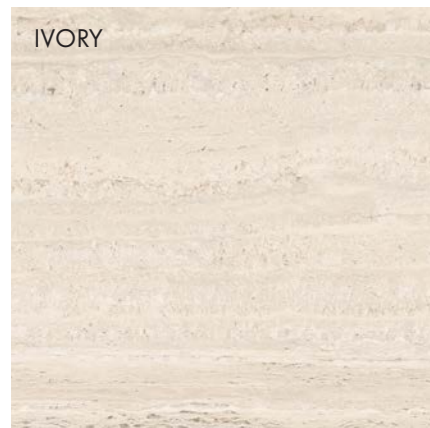

Liceo Grey Mate 120x120 | Liceo White Mate 120x120

LICEO

POLISHED | PULIDO / MATT | MATE

SIZES | FORMATOS _ 120x120/48"x48" _ 60x120/24"x48"

COLOURS

COLORES

CARACTERÍSTICAS TÉCNICAS

TECHNICAL SPECIFICATIONS