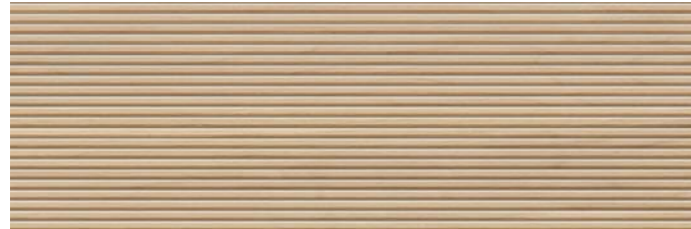

Kie Amber Mate
G.112