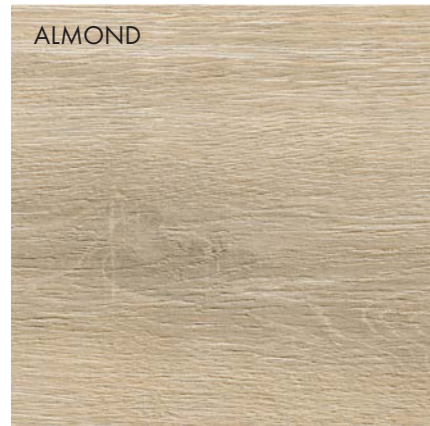

CAMDEN

MATT|MATE _ RELIEF|RELIEVE

SIZES|FORMATOS _ 25x150/10"x60" · 20x120/8"x48"

COLOURS COLORES