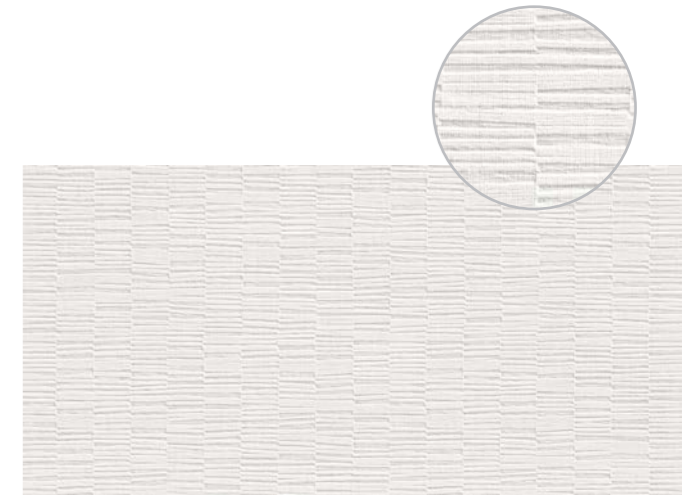

VILLORE

WHITE BODY TILE | PASTA BLANCA _ MATT | MATE _ XS SLIM WALL TILE | REVESTIMIENTO XS SLIM

SIZES | FORMATOS _ 60x120/24"x48"