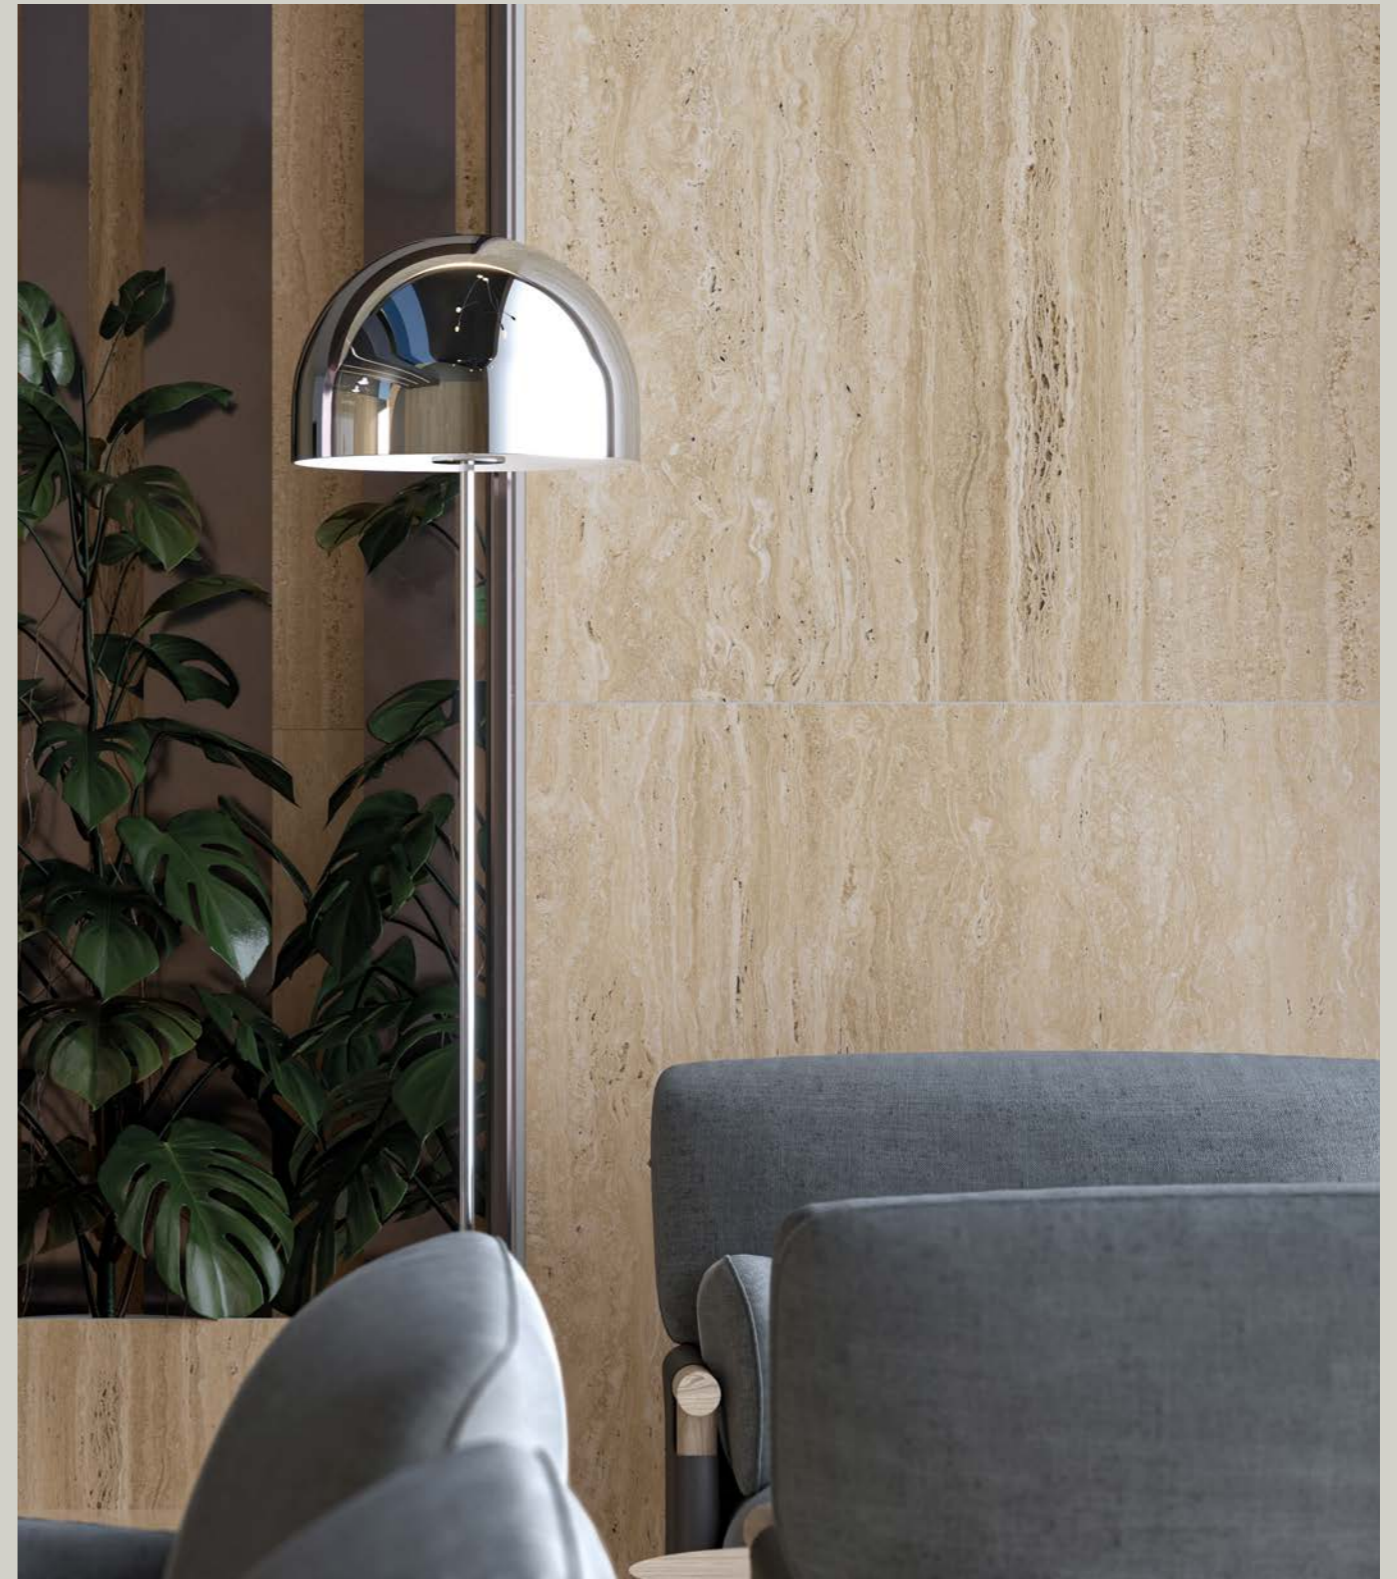

Liceo Beige Mate 120x120